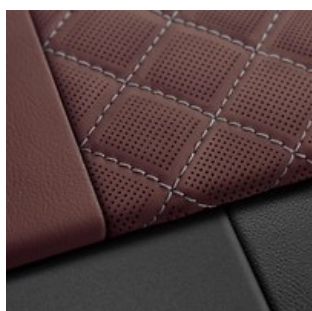

Configure your Audi S8

Interior

Valcona leather
Seat cover: black
Dashboard: black
Carpet: black
Headlining: pastel silver

Valcona leather
Seat cover: cognac brown
Dashboard: black
Carpet: black
Headlining: pastel silver

Valcona leather
Seat cover: pearl beige
Dashboard: black
Carpet: black
Headlining: pastel silver

Valcona leather
Seat cover: sarder brown
Dashboard: black
Carpet: black
Headlining: pastel silver

Configure your Audi S8

Interior

S line interior options

Valcona leather
Seat cover: cognac brown
Dashboard: black
Carpet: black
Headlining: pastel silver

Valcona leather
Seat cover: merlot red
Dashboard: black
Carpet: black
Headlining: pastel silver

Audi exclusive

Full-leather upholstery and trim

Choose from 8 available leather colours and 11 decorative stitching colours.

A package that enables you to take maximum advantage of the diverse customization options for the interior of your Audi S8.