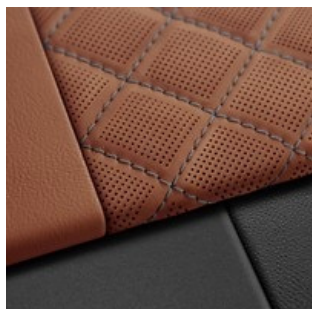

Configure your Audi S8

Interior

Valcona leather
Seat cover: black
Dashboard: black
Carpet: black
Headlining: pastel silver

Valcona leather
Seat cover: cognac brown
Dashboard: black
Carpet: black
Headlining: pastel silver

Valcona leather
Seat cover: pearl beige
Dashboard: black
Carpet: black
Headlining: pastel silver

Valcona leather
Seat cover: sarder brown
Dashboard: black
Carpet: black
Headlining: pastel silver

Configure your Audi S8

Interior

S line interior options

Valcona leather
Seat cover: cognac brown
Dashboard: black
Carpet: black
Headlining: pastel silver

Valcona leather
Seat cover: merlot red
Dashboard: black
Carpet: black
Headlining: pastel silver

Audi exclusive

Full-leather upholstery and trim

Choose from 8 available leather colours and 11 decorative stitching colours.

A package that enables you to take maximum advantage of the diverse customization options for the interior of your Audi S8.