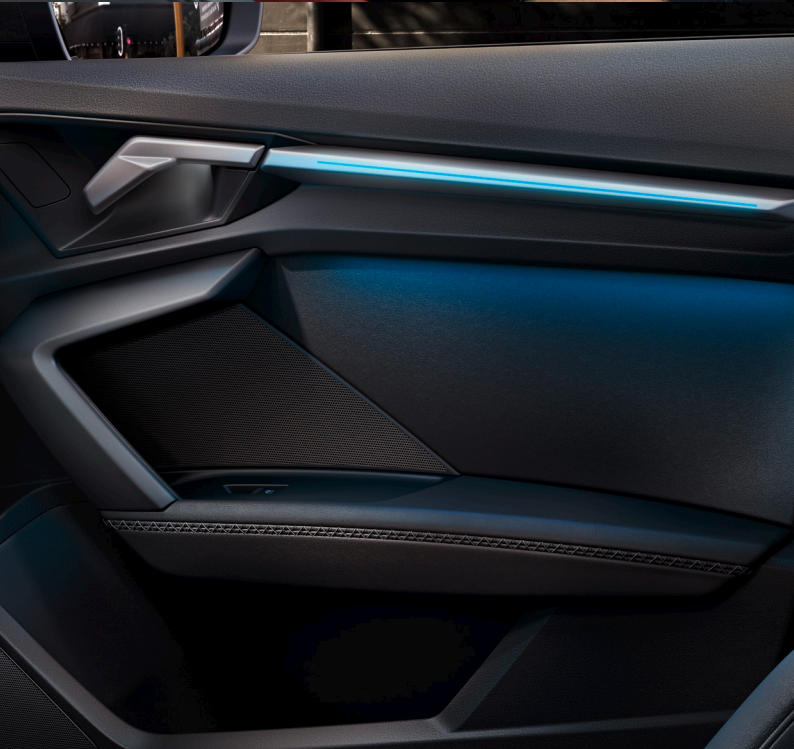

Future forward technology

Secure your future with driver-centric technology. Options include the MMI navigation plus with MMI touch, the Audi virtual cockpit plus. Create an unmatched audio experience by combining the purr of the engine with the Bang & Olufsen 3D Premium Sound System.