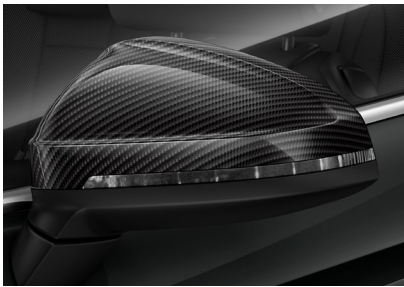

Audi Genuine Accessories

Door Mirror Housing Carbon